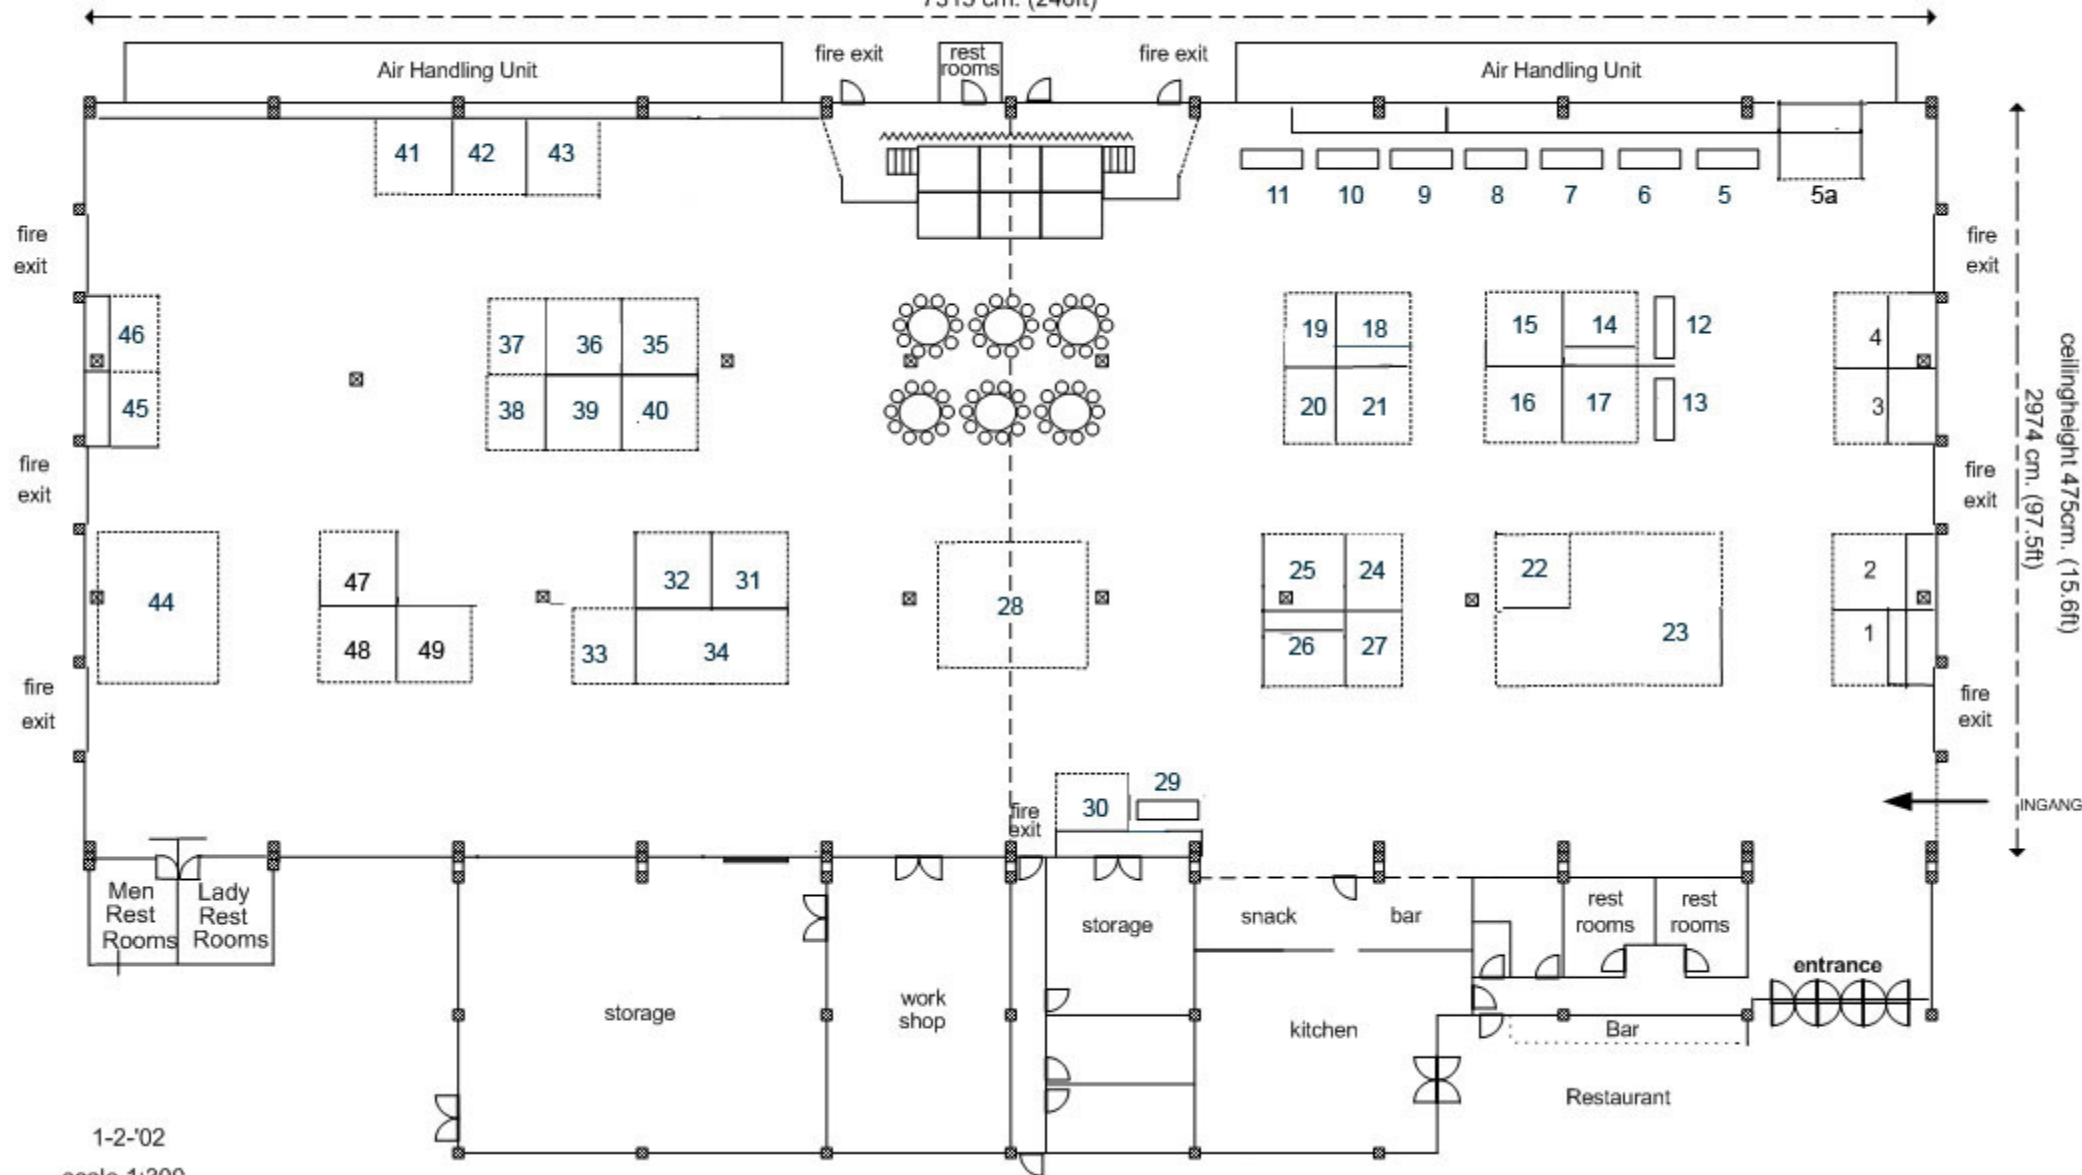

Exhibition Hall

ceilingheight 475cm. (15.6ft)
7315 cm. (240ft)

Exhibition Hall

1-2-'02

scale 1:300